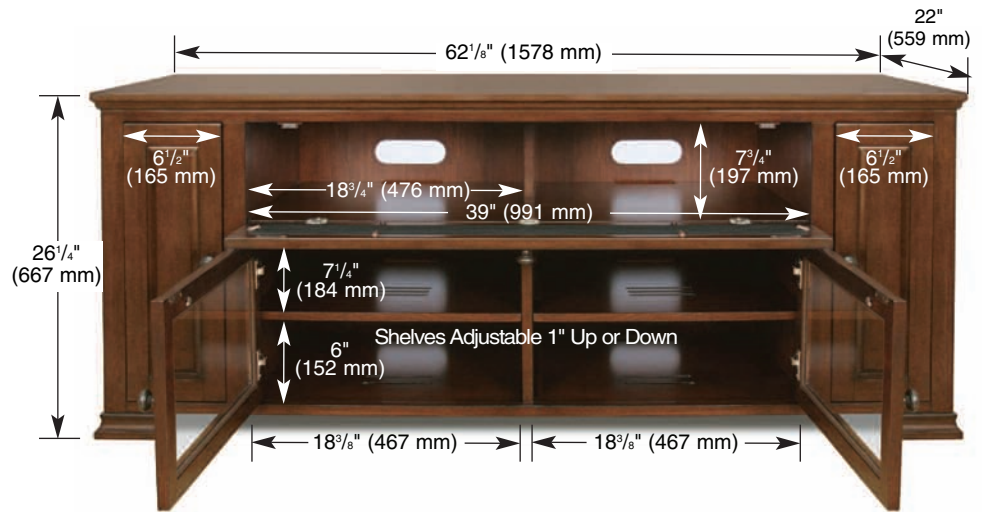

DETAILED DIMENSIONS

Overall:

62 1/8" w x 26 1/4" h x 22" d

Center Channel Compartment:

39" w x 7 3/4" h x 19 3/4" d
 (10 1/4" d Usable in Front of 1" w Top Shelf Support Panel)

Lower Center Compartments (4):

Top: 18 3/8" w x 7 1/4" h x 19 3/4" d

Bottom: 18 3/8" w x 6" h x 19 3/4" d

**Shelves are 3-Position Adjustable Up or Down in 1" Increments*

Side Pull-Out Media Storage Doors Usable Space:

Top: 6 1/2" w x 10" h x 15 1/4" d

Bottom: 6 1/2" w x 9 1/2" h x 15 1/4" d

Weight Capacities:

Top Shelf: 200 lbs. (90.7 kg)

Lower Shelves: 50 lbs (22.7 kg)

All measurements shown are nominal usable space. Specifications are subject to change without notice.

DESIGN FEATURES

- Accommodates most Flat Panel or Micro Display TVs up to 65", plus at least four audio/video components and a center channel speaker
- Solid, quality real wood construction in a beautiful Espresso finish
- Two pull-out media storage drawers to hide your DVD or CD collection