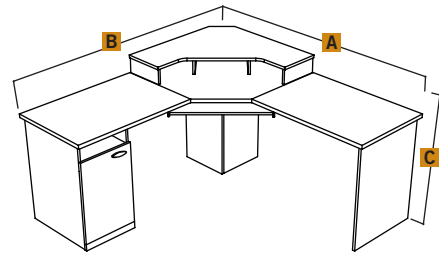

69450
Computer Workstation

Two doors and one file drawer. File drawer on ball-bearing slides with letter/legal filing system.

Hutch with storage compartments.

Work surface featuring deluxe 2.5mm shock resistant PVC edge-banding.

Keyboard shelf.

- A** 1510mm | 59 1/2"
- B** 602mm | 23 3/4"
- C** 1387mm | 54 5/8"

65715
Bookcase

Five shelves, three of which are adjustables.

- A** 750 mm | 29 1/2"
- B** 296 mm | 11 5/8"
- C** 1828 mm | 72"

69430
Corner Workstation

One door for closed storage.

Center monitor shelf offering enough space for most desktop CPU's.

Work surface features deluxe 2.5mm shock resistant PVC edge-banding.

Keyboard shelf on ball-bearing slides.

- A** 1782mm | 70 1/8"
- B** 1782mm | 70 1/8"
- C** 899mm | 35 3/8"

65635
Lateral File

Two file drawers on ball-bearing slides with letter/legal filing system.

One lock secures both drawers.

Top in durable 1" commercial grade with melamine finish that resists scratches, stains and burns.