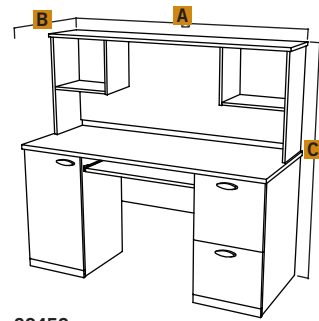

69400
Computer Desk

Two utility drawers and two file drawers. File drawers on ball-bearing slides with letter/legal filing system.

Work surface features deluxe 2.5mm shock resistant PVC edge-banding.

- A** 1510mm | 59 1/2"
- B** 754mm | 29 5/8"
- C** 771mm | 30 3/8"

69450
Computer Workstation

Two doors and one file drawer. File drawer on ball-bearing slides with letter/legal filing system.

Hutch with storage compartments.

Work surface featuring deluxe 2.5mm shock resistant PVC edge-banding.

Keyboard shelf.

- A** 1510mm | 59 1/2"
- B** 602mm | 23 3/4"
- C** 1387mm | 54 5/8"

65715
Bookcase

Five shelves, three of which are adjustables.

- A** 750 mm | 29 1/2"
- B** 296 mm | 11 5/8"
- C** 1828 mm | 72"

69430
Corner Workstation

One door for closed storage.

Center monitor shelf offering enough space for most desktop CPU's.

Work surface features deluxe 2.5mm shock resistant PVC edge-banding.

Keyboard shelf on ball-bearing slides.