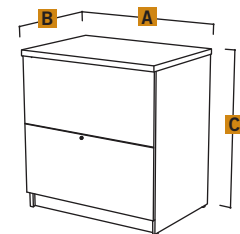

69450
Computer Workstation

Two doors and one file drawer. File drawer on ball-bearing slides with letter/legal filing system.

Hutch with storage compartments.

Work surface featuring deluxe 2.5mm shock resistant PVC edge-banding.

Keyboard shelf.

- A** 1510mm | 59 1/2"
- B** 602mm | 23 3/4"
- C** 1387mm | 54 5/8"

65715
Bookcase

Five shelves, three of which are adjustables.

- A** 750 mm | 29 1/2"
- B** 296 mm | 11 5/8"
- C** 1828 mm | 72"

69430
Corner Workstation

One door for closed storage.

Center monitor shelf offering enough space for most desktop CPU's.

Work surface features deluxe 2.5mm shock resistant PVC edge-banding.

Keyboard shelf on ball-bearing slides.

- A** 1782mm | 70 1/8"
- B** 1782mm | 70 1/8"
- C** 899mm | 35 3/8"

65635
Lateral File

Two file drawers on ball-bearing slides with letter/legal filing system.

One lock secures both drawers.

Top in durable 1" commercial grade with melamine finish that resists scratches, stains and burns.