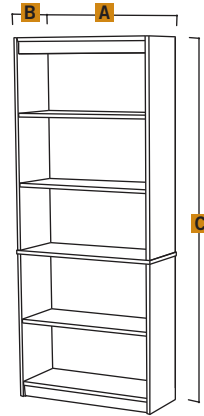

69400
Computer Desk

Two utility drawers and two file drawers. File drawers on ball-bearing slides with letter/legal filing system.

Work surface features deluxe 2.5mm shock resistant PVC edge-banding.

- A** 1510mm | 59 1/2"
- B** 754mm | 29 5/8"
- C** 771mm | 30 3/8"

69450
Computer Workstation

Two doors and one file drawer. File drawer on ball-bearing slides with letter/legal filing system.

Hutch with storage compartments.

Work surface featuring deluxe 2.5mm shock resistant PVC edge-banding.

Keyboard shelf.

- A** 1510mm | 59 1/2"
- B** 602mm | 23 3/4"
- C** 1387mm | 54 5/8"

65715
Bookcase

Five shelves, three of which are adjustables.

- A** 750 mm | 29 1/2"
- B** 296 mm | 11 5/8"
- C** 1828 mm | 72"

69430
Corner Workstation

One door for closed storage.

Center monitor shelf offering enough space for most desktop CPU's.

Work surface features deluxe 2.5mm shock resistant PVC edge-banding.

Keyboard shelf on ball-bearing slides.